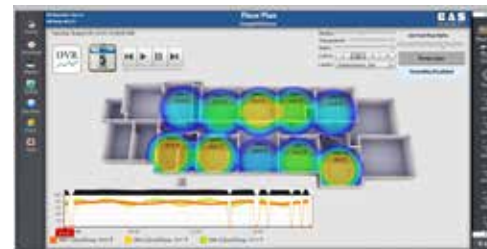

## Modules included in CASE equivalent

- *basAhuMaker*
- *basAhuMakerV3*
- *basPlantMaker*
- *basPlantMakerV3*
- *basUnitaryMaker*
- *basUnitaryMakerV3*
- *basRtuMaker*
- *basAronMaker*
- *basTempsMaker*
- *basDcMaker*
- *basDcMakerV2*
- *basHpMaker*
- *basTemplateMavi*
- *basDashboard*