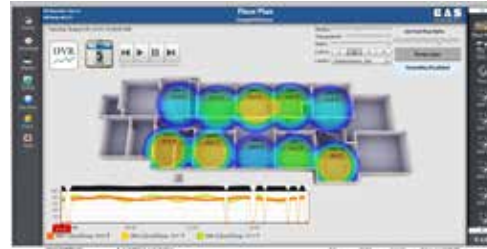

EnergyDVR Requires :

BM-WSP-Client

BM-WSP-Client is NOT mandatory.

$105.00
Per Jace

Sample Pricing

Medium Business Supervisor with 10 Jaces

1 x $450
10 x $105

Total : $1455.00

Upgrade Costs

SKU

3 Jace to 100 Jace = $225	BM-3-100-UP
100 Jace to Enterprise = $360	BM-100-ENT-UP